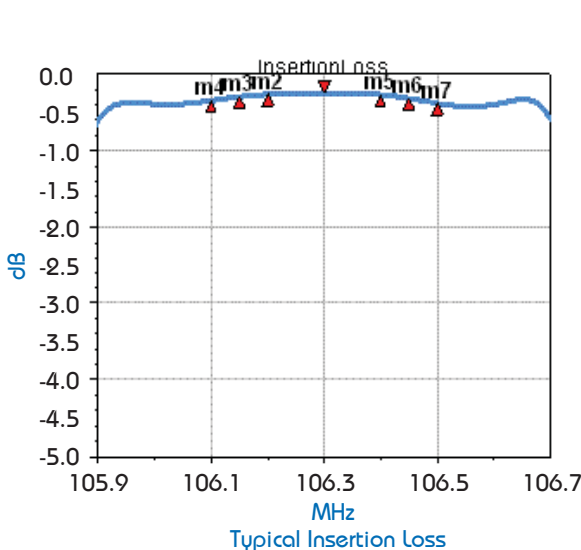

Performance Curves for 2540 Balanced Combiner Module

Analog performance

Document No. tb-chart_2540_06 (150319)

A Division of Howell Laboratories, Inc., P. O. Box 389, Bridgton, Maine 04009 USA
(207) 647-3327 1-888-SHIVELY Fax: (207)647-8273
An Employee-Owned Company

www.shively.com
sales@shively.com
Certified to ISO-9001