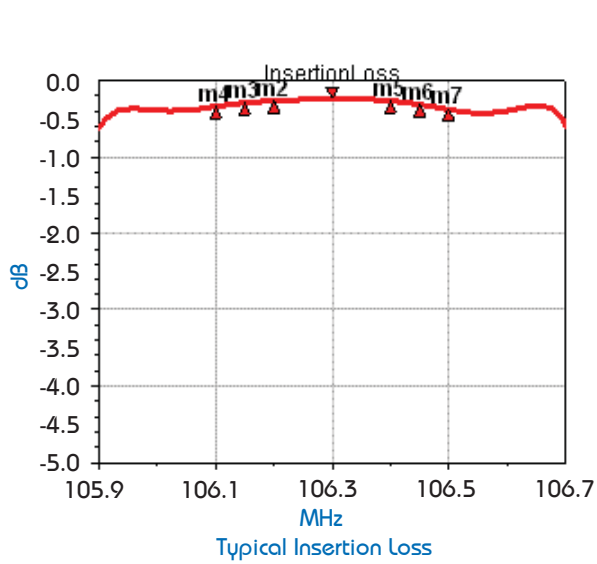

Digital performance

Combined performance