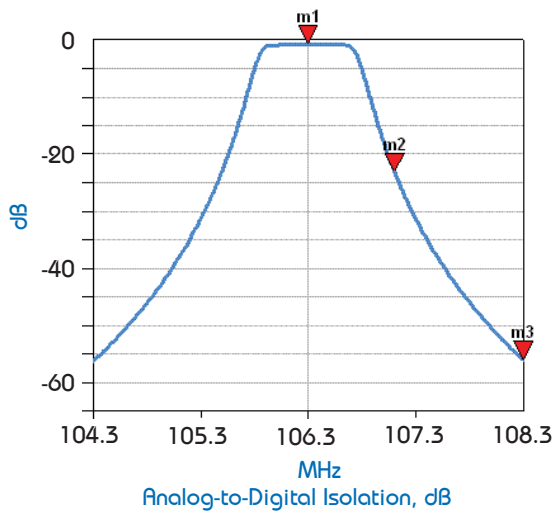

Digital performance

Combined performance