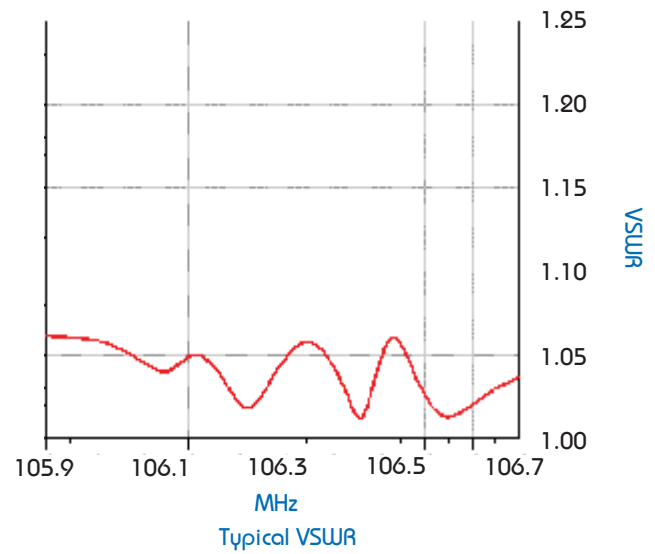

Digital performance

Combined performance