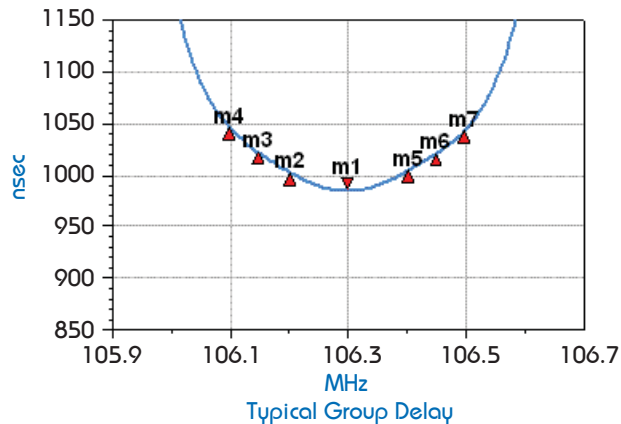

Performance Curves for 2540 Balanced Combiner Module

Analog performance

Document No. tb-chart_2540_06 (150319)

A Division of Howell Laboratories, Inc., P. O. Box 389, Bridgton, Maine 04009 USA
(207) 647-3327 1-888-SHIVELY Fax: (207)647-8273
An Employee-Owned Company

www.shively.com
sales@shively.com
Certified to ISO-9001