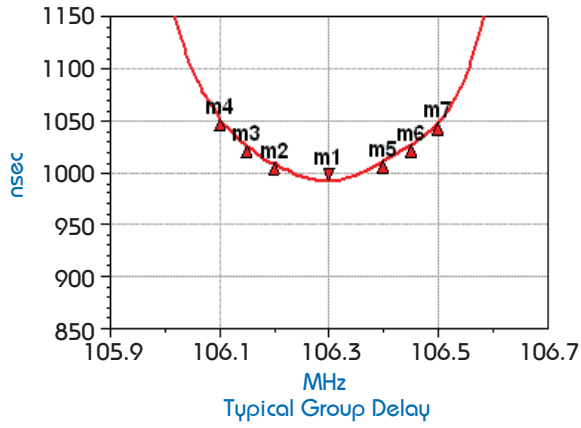

Digital performance

Combined performance