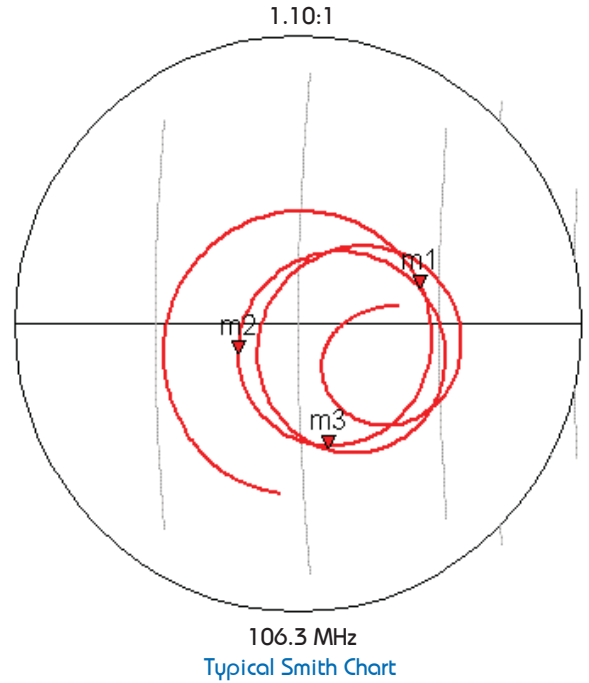

Digital performance

Combined performance