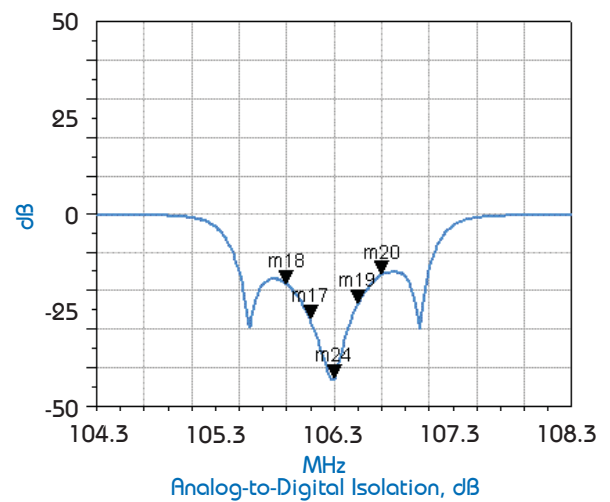

Digital performance

Combined performance