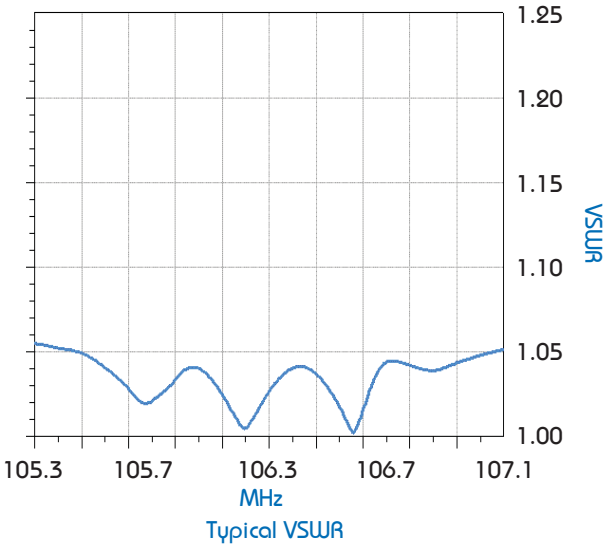

Performance Curves for 2540 Balanced Combiner Module

Analog performance

Document No. tb-chart_2540_06 (150319)

A Division of Howell Laboratories, Inc., P. O. Box 389, Bridgton, Maine 04009 USA
(207) 647-3327 1-888-SHIVELY Fax: (207)647-8273
An Employee-Owned Company

www.shively.com
sales@shively.com
Certified to ISO-9001