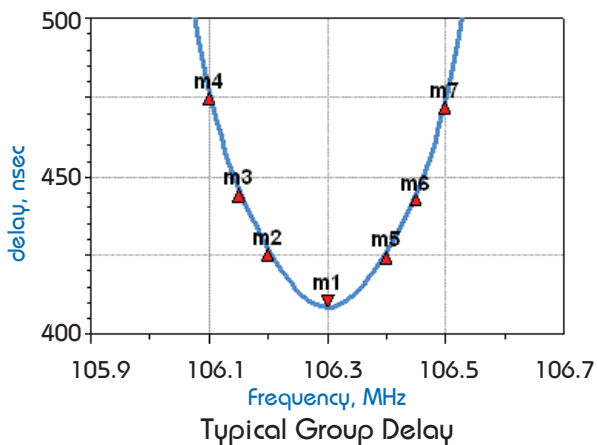

## Typical Curves for 4-Cavity Bandpass Filters

These performance curves are typical for all Shively 3-cavity bandpass filters. Please contact the factory for specific curves for your installation.

Document No. [tb-chart\\_4cavity\\_bpfilters \(150319\)](#)