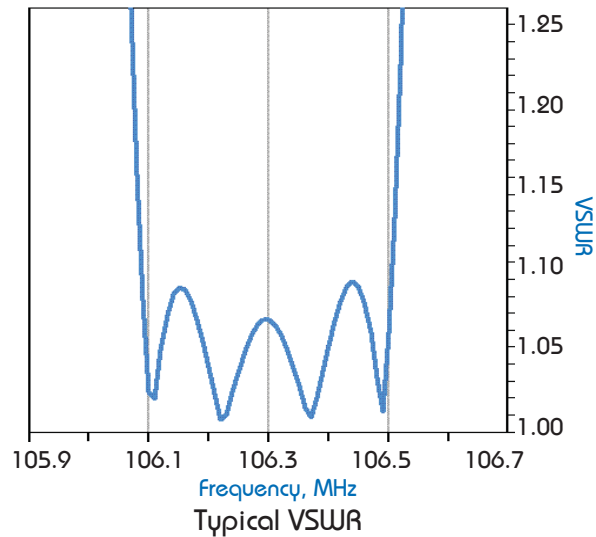

## Typical Curves for 4-Cavity Bandpass Filters

These performance curves are typical for all Shively 3-cavity bandpass filters. Please contact the factory for specific curves for your installation.

Document No. [tb-chart\\_4cavity\\_bpfilters \(150319\)](#)