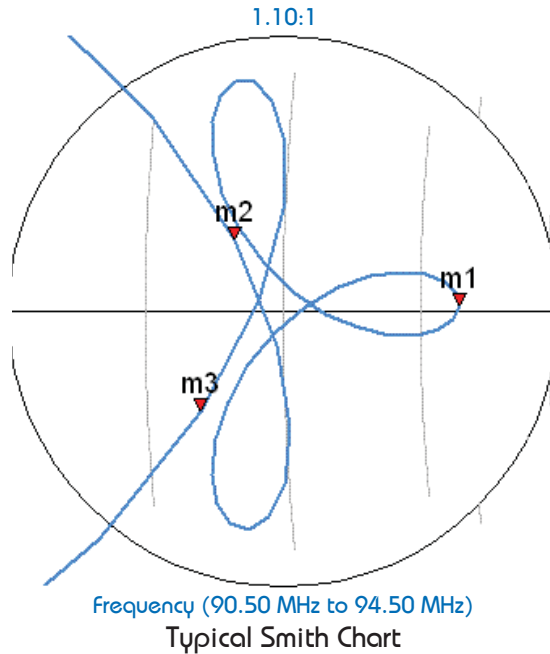

## Typical Curves for 4-Cavity Bandpass Filters

These performance curves are typical for all Shively 3-cavity bandpass filters. Please contact the factory for specific curves for your installation.

Document No. [tb-chart\\_4cavity\\_bpfilters \(150319\)](#)