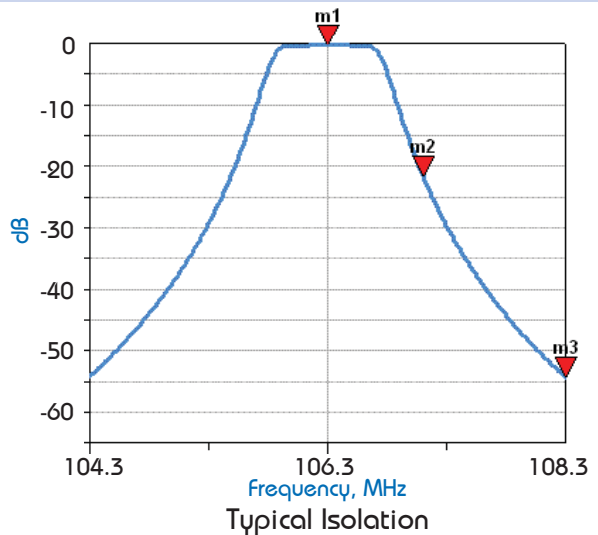

## Typical Curves for 4-Cavity Bandpass Filters

These performance curves are typical for all Shively 3-cavity bandpass filters. Please contact the factory for specific curves for your installation.

Document No. [tb-chart\\_4cavity\\_bpfilters \(150319\)](#)