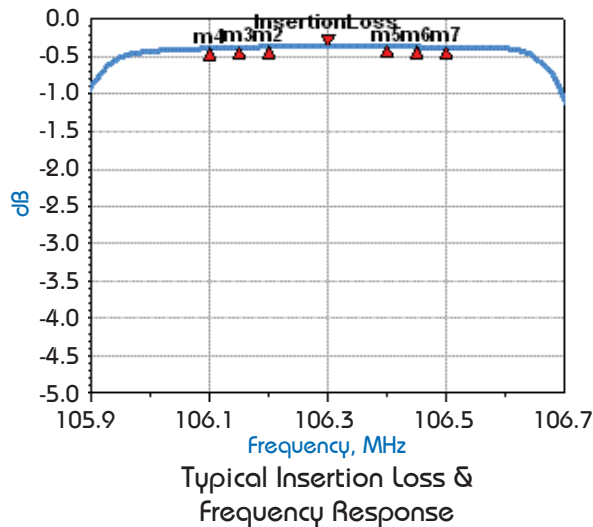

## Typical Curves for 4-Cavity Bandpass Filters

These performance curves are typical for all Shively 3-cavity bandpass filters. Please contact the factory for specific curves for your installation.

Document No. [tb-chart\\_4cavity\\_bpfilters \(150319\)](#)